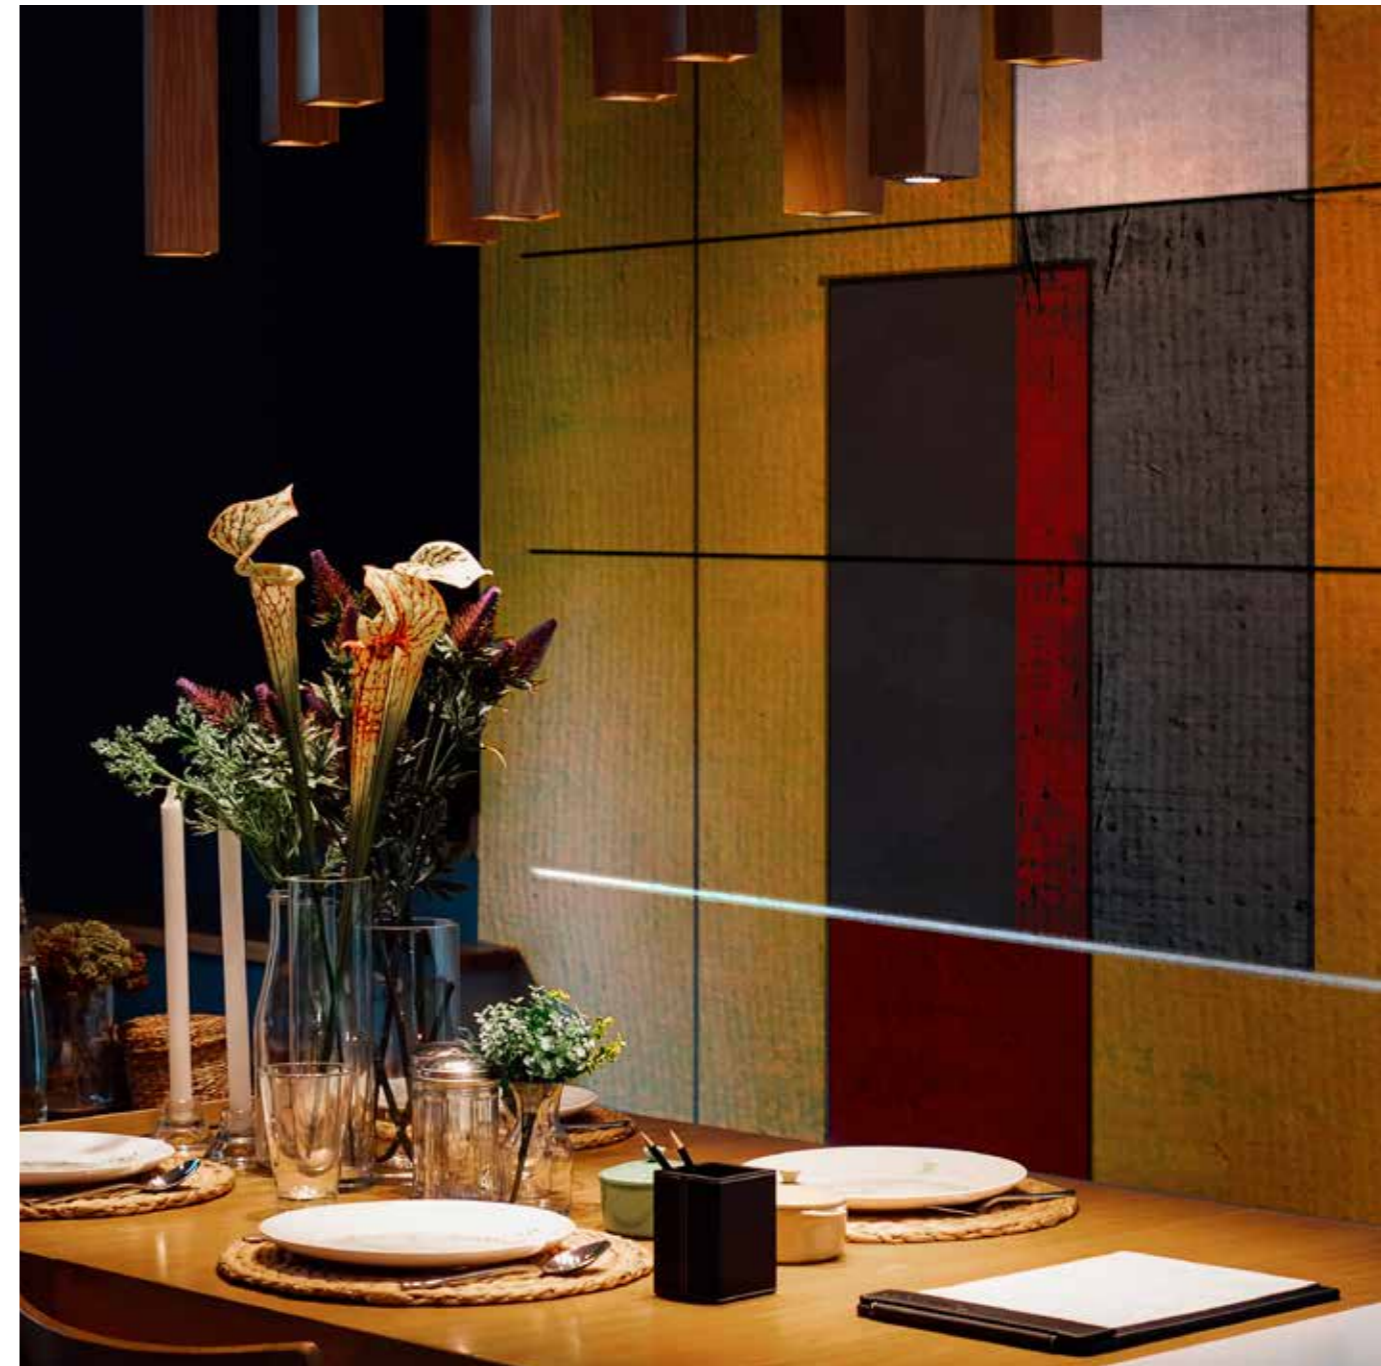

197\_001  
"SFUMATURE"

201\_001  
"ARABESQUE" colore blu

201\_005  
"ARABESQUE" colore corda

217\_005  
"FRAMES"

218\_003  
"AIKO"

211\_001  
"TILLAGA"

222\_003  
"NATURALES"

219\_003  
"CARTELL"