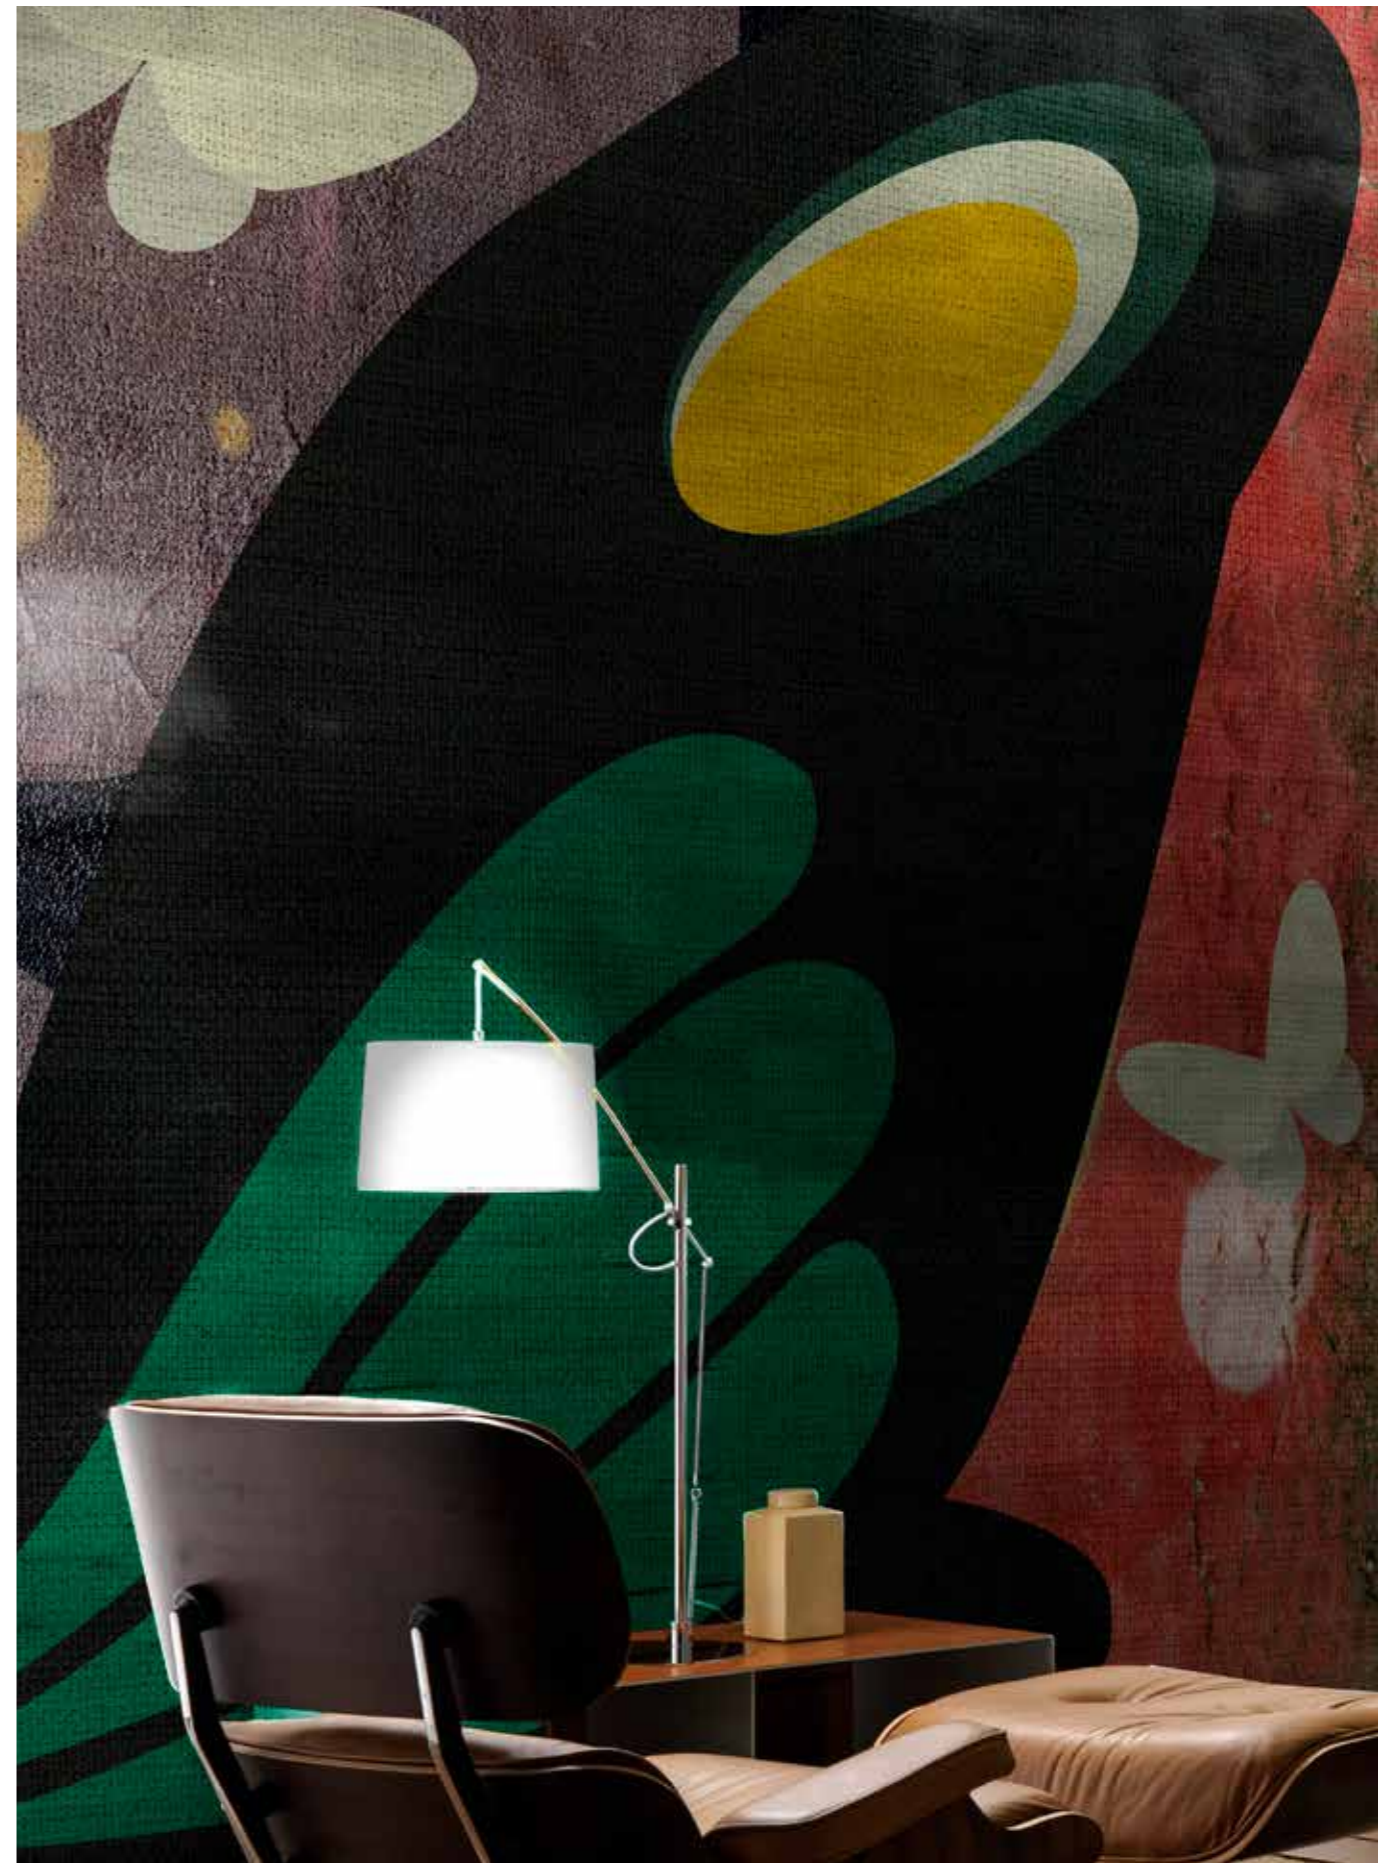

197\_001  
"SFUMATURE"

201\_001  
"ARABESQUE" colore blu

201\_005  
"ARABESQUE" colore corda

217\_005  
"FRAMES"

218\_003  
"AIKO"

211\_001  
"TILLAGA"

222\_003  
"NATURALES"

219\_003  
"CARTELL"